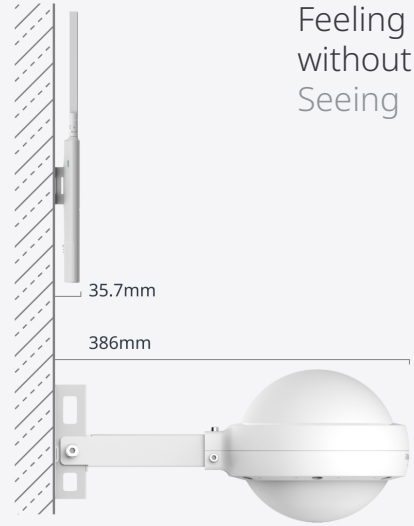

## Refined Appearance

Incredibly Thin  
Impressively Small

Adapt to Modern Life Change

60mm

200mm

185mm

Detachable  
Antennas

220mm

50mm

Feeling  
without  
Seeing

35.7mm

386mm