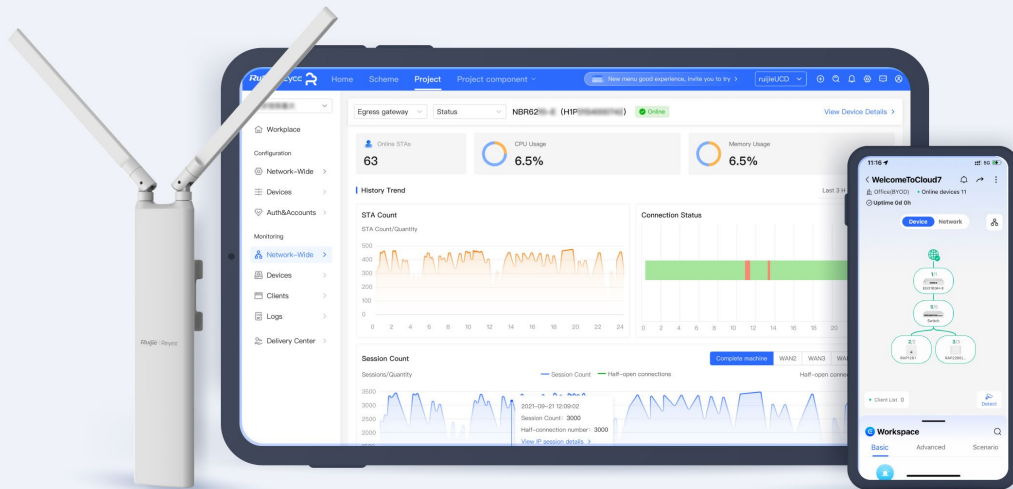

Cloud, Make Your Business Easy

- Self-organizing network
- Centralized network management
- Cloud portal authentication
- Remote monitoring and maintenance