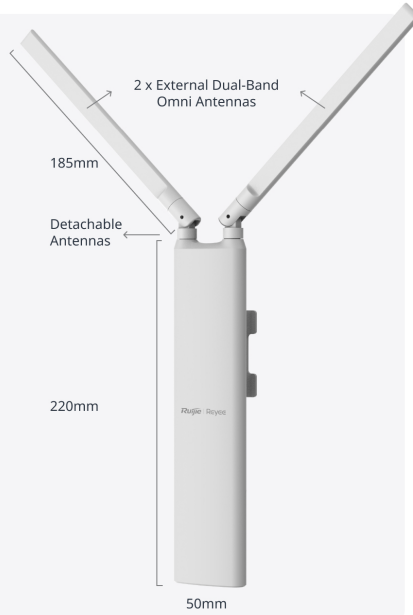

## Refined Appearance

Incredibly Thin  
Impressively Small

Adapt to Modern Life Change

60mm

200mm

185mm

Detachable  
Antennas

220mm