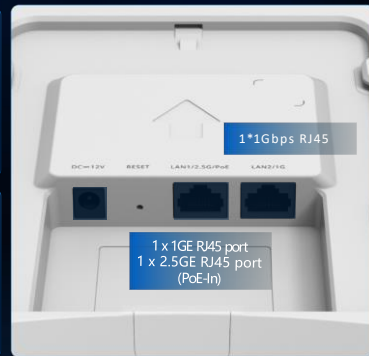

Entry-Level Wi-Fi 7 Ceiling
Up to 5 Gbps

MLO

Multi-Link Operation
2.4 GHz 2x2
5 GHz 3x3

1024
10 bits/symbol

4096
12 bits/symbol

MRU

(Multi-Resource Unit)